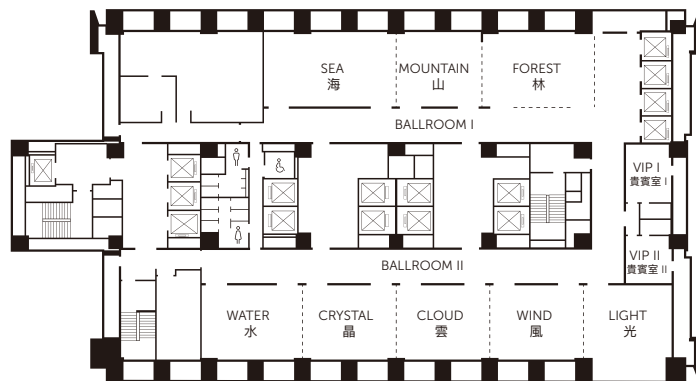

BANQUET FUNCTION ROOM FLOOR PLAN / RENTAL CHART

宴會廳平面 / 價目表

No.359, Sec. 7, Zhongxiao E. Rd., Nangang Dist., Taipei City 115, Taiwan
 11561 台北市南港區忠孝東路七段 359 號
 T: 886.2.2171.6565
 Courtyardtaipei.com

Level 7 | SUPERNOVA BALLROOM
 超新星 大宴會廳

Level 9 | BANQUET / MEETING ROOM
 宴會廳/會議廳

BANQUET FUNCTION ROOM RENTAL CHARGE
 宴會廳場地價目表

	Morning 上午 08:00 ~ 12:00	Afternoon 下午 13:00 ~ 16:30	Evening 晚上 18:00 ~ 22:00	Additional (Per Hour) 超時計費 (以小時計) 22:00 ~ 24:00	Full Day 24 Hours 全日24小時	Overnight Set-Up 24:00 Onward 夜間佈置(凌晨起)
Level 7	08:00 ~ 16:30					
SUPERNOVA BALLROOM 超新星 大宴會廳	100,700	100,700	296,800	21,200	373,120	44,520
	201,400					
Level 9						
Sea 海	25,440	25,440	57,240	6,360	84,800	14,840
	50,880					
Mountain 山	22,260	22,260	38,160	4,240	63,600	10,600
	44,520					
Forest 林	22,260	22,260	38,160	4,240	63,600	10,600
	44,520					
Ballroom I 海山林	69,960	69,960	152,640	12,720	190,800	27,560
	139,920					
Water 水	22,260	22,260	38,160	4,240	63,600	10,600
	44,520					
Crystal 晶	22,260	22,260	38,160	4,240	63,600	10,600
	44,520					
Cloud 雲	22,260	22,260	38,160	4,240	63,600	10,600
	44,520					
Wind 風	22,260	22,260	38,160	4,240	63,600	10,600
	44,520					
Light 光	22,260	22,260	38,160	4,240	63,600	10,600
	44,520					
Ballroom II 水晶雲風光	111,300	111,300	190,800	16,960	254,400	36,040
	222,600					
VIP Room I & II 貴賓室	9,000	9,000	12,000	2,500	30,000	6,000
	18,000					