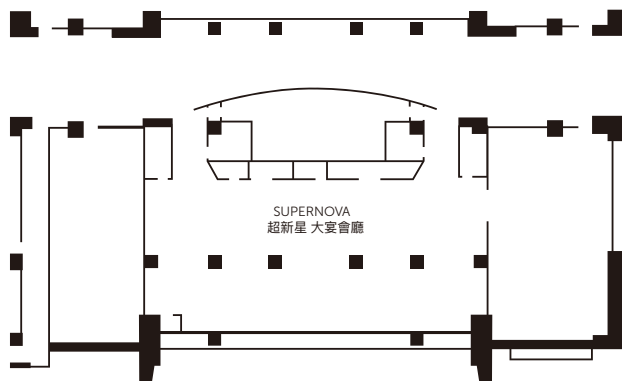

BANQUET FUNCTION ROOM FLOOR PLAN / RENTAL CHART

宴會廳平面 / 價目表

No.359, Sec. 7, Zhongxiao E. Rd., Nangang Dist., Taipei City 115, Taiwan
 11561 台北市南港區忠孝東路七段 359 號
 T: 886.2.2171.6565
 Courtyardtaipei.com

Level 7 | SUPERNOVA BALLROOM
 超新星 大宴會廳

Level 9 | BANQUET / MEETING ROOM
 宴會廳/會議廳

BANQUET FUNCTION ROOM RENTAL CHARGE
 宴會廳場地價目表

	Morning 上午 08:00 ~ 12:00	Afternoon 下午 13:00 ~ 16:30	Evening 晚上 18:00 ~ 22:00	Additional (Per Hour) 超時計費 (以小時計) 22:00 ~ 24:00	Full Day 24 Hours 全日24小時	Overnight Set-Up 24:00 Onward 夜間佈置(凌晨起)
Level 7	08:00 ~ 16:30					
SUPERNOVA BALLROOM 超新星 大宴會廳	100,700	100,700	296,800	21,200	373,120	44,520
	201,400					
Level 9						
Sea 海	25,440	25,440	57,240	6,360	84,800	14,840
	50,880					
Mountain 山	22,260	22,260	38,160	4,240	63,600	10,600
	44,520					
Forest 林	22,260	22,260	38,160	4,240	63,600	10,600
	44,520					
Ballroom I 海山林	69,960	69,960	152,640	12,720	190,800	27,560
	139,920					
Water 水	22,260	22,260	38,160	4,240	63,600	10,600
	44,520					
Crystal 晶	22,260	22,260	38,160	4,240	63,600	10,600
	44,520					
Cloud 雲	22,260	22,260	38,160	4,240	63,600	10,600
	44,520					
Wind 風	22,260	22,260	38,160	4,240	63,600	10,600
	44,520					
Light 光	22,260	22,260	38,160	4,240	63,600	10,600
	44,520					
Ballroom II 水晶雲風光	111,300	111,300	190,800	16,960	254,400	36,040
	222,600					
VIP Room I & II 貴賓室	9,000	9,000	12,000	2,500	30,000	6,000
	18,000					